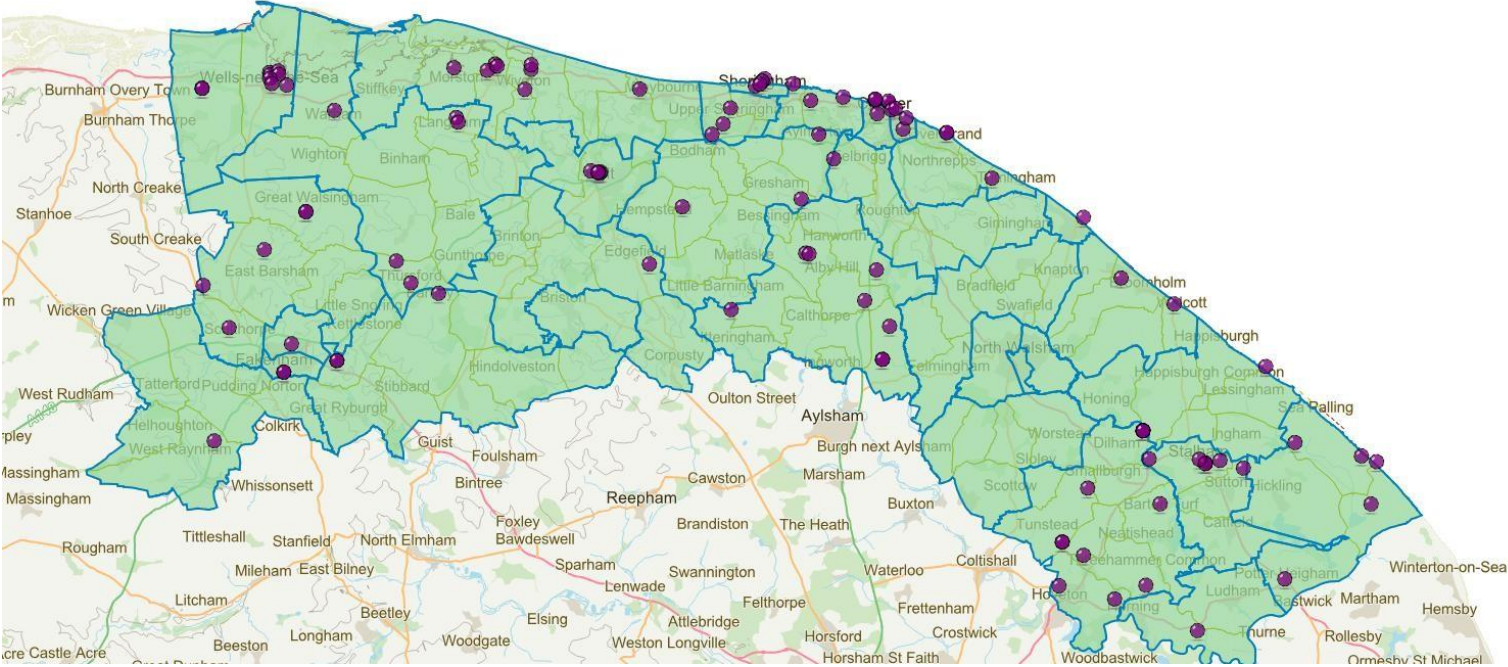

Appendix 5

Local Investment Priority -

Programme -

Delivery Partner -

Timescale -

Funding -

Outcomes -

Added value -

- Destination Marketing
- Visit North Norfolk (VNN)
- 2 year programme 2022/23, 2023/24
- £60,000
- 204 direct member businesses supported with ongoing advice and information. Delivery of a marketing campaign to drive traffic to the website for the area.
- Tourism event (marketing insights, customer service speaker). Businesses also received industry updates, inclusion in editorial features, media visits and reviews, promoting business. The SEO work increased web traffic to the businesses' own websites via the listings, resulting in opportunity for increasing bookings. Businesses also benefited from the use of free marketing materials (images and videos) to use in own marketing.

Geographical Spread of delivery

Marketing Campaigns – a sample of the many campaigns delivered

Nip back to Norfolk
Great Days out at North Norfolk Attractions
Dog Friendly North Norfolk
North Norfolk Heritage and Arts